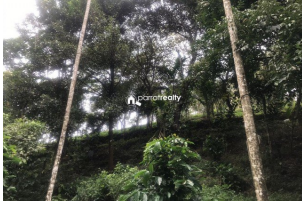

+91 4935 222 888

+91 9656 866 955

www.parrotrealty.com

parrotrealtyervices@gmail.com

2nd Floor, Amrutheswari Complex, Panamaram