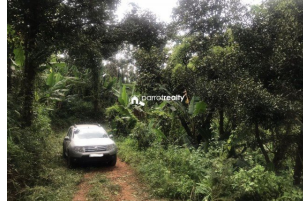

+91 4935 222 888

+91 9656 866 955

www.parrotrealty.com

parrotrealtyervices@gmail.com

2nd Floor, Amrutheswari Complex, Panamaram