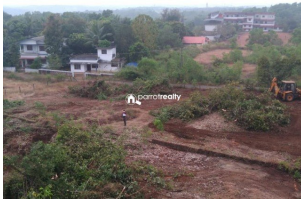

90 Cents of Commercial Land(Corner Land) for sale at Kuttiyatoor, Varam, Kannur

Kuttiyatoor, Varam, Kannur ,670594

Property Details

Property Id : 108817

Property Type: Commercial plots

Road Accessibility:

Possession :

Plot Area : 90 Cent

Description

90 Cents of Commercial Land(Corner Land) for sale at Kuttiyatoor, Varam, Kannur Price 3 Lakhs/Cent

*Negotiable Near Salafi English medium school KUTTIYATOOR 5 kms from Chovva – Mattanur Highway 18 kms from kannur international airport

Contact Details

Ashraf

ashrafk.9444017026@parrotrealty.com

9444017026

Property Media

www.parrotrealty.com

parrotrealtyervices@gmail.com

2nd Floor, Amrutheswari Complex, Panamaram