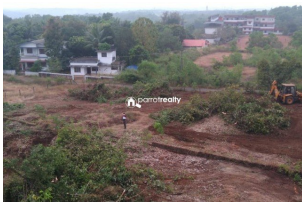

90 Cents of Commercial Land(Corner Land) for sale at Kuttiyatoor, Varam, Kannur

Kuttiyatoor, Varam, Kannur ,670594

Property Details

Property Id : 108817

Property Type: Commercial plots

Road Accessibility:

Possession :

Plot Area : 90 Cent

Description

90 Cents of Commercial Land(Corner Land) for sale at Kuttiyatoor, Varam, Kannur Price 3 Lakhs/Cent

*Negotiable Near Salafi English medium school KUTTIYATOOR 5 kms from Chovva – Mattanur Highway 18 kms from kannur international airport

Contact Details

Ashraf

ashrafk.9444017026@parrotrealty.com

9444017026

Property Media

www.parrotrealty.com

parrotrealtyervices@gmail.com

2nd Floor, Amrutheswari Complex, Panamaram