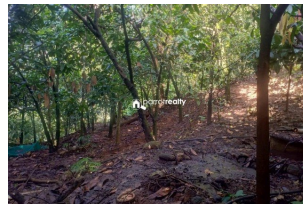

84 cent plot for sale in Adimali,Idukki

Adimali, Idukki, Idukki ,685561

Property Details

Property Id : 111927

Property Type: Agriculture land

Road Accessibility:

Possession :

Plot Area : 84 Cent

Description

84 cents land located in kochi to dhanushkodi national highway frontage. The property location is anaviratty ,it is 5 km from adimaly town and 24 km from munnar . This is suitable for resorts ,agricultural and housing purposes it is also a good investment . Genuine buyers can plz call me . Cebin :- 9567327013

Contact Details

Cebin

cebin.9567327013@parrotrealty.com

9567327013

Property Media

www.parrotrealty.com

parrotrealtyervices@gmail.com

2nd Floor, Amrutheswari Complex, Panamaram