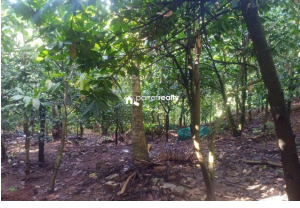

+91 4935 222 888

+91 9656 866 955

www.parrotrealty.com

parrotrealtyservices@gmail.com

2nd Floor, Amrutheswari Complex, Panamaram