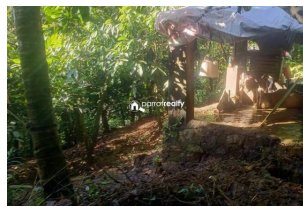

84 cent plot for sale in Adimali,Idukki

Adimali, Idukki, Idukki ,685561

Property Details

Property Id : 111927

Property Type: Agriculture land

Road Accessibility:

Possession :

Plot Area : 84 Cent

Description

84 cents land located in kochi to dhanushkodi national highway frontage. The property location is anaviratty ,it is 5 km from adimaly town and 24 km from munnar . This is suitable for resorts ,agricultural and housing purposes it is also a good investment . Genuine buyers can plz call me . Cebin :- 9567327013

Contact Details

Cebin

cebin.9567327013@parrotrealty.com

9567327013

Property Media

www.parrotrealty.com

parrotrealtyervices@gmail.com

2nd Floor, Amrutheswari Complex, Panamaram