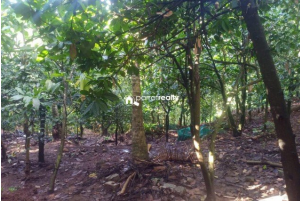

### Description

84 cents land located in kochi to dhanushkodi national highway frontage. The property location is anaviratty ,it is 5 km from adimaly town and 24 km from munnar . This is suitable for resorts ,agricultural and housing purposes it is also a good investment . Genuine buyers can plz call me . Cebin :- 9567327013