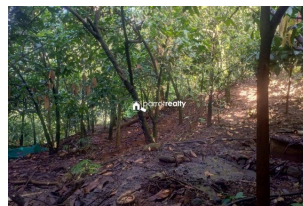

84 cent plot for sale in Adimali,Idukki

Adimali, Idukki, Idukki ,685561

Property Details

Property Id : 111927

Property Type: Agriculture land

Road Accessibility:

Possession :

Plot Area : 84 Cent

Description

84 cents land located in kochi to dhanushkodi national highway frontage. The property location is anaviratty ,it is 5 km from adimaly town and 24 km from munnar . This is suitable for resorts ,agricultural and housing purposes it is also a good investment . Genuine buyers can plz call me . Cebin :- 9567327013

Contact Details

Cebin

cebin.9567327013@parrotrealty.com

9567327013

Property Media

www.parrotrealty.com

parrotrealtyervices@gmail.com

2nd Floor, Amrutheswari Complex, Panamaram