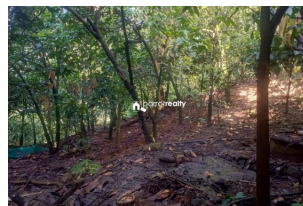

84 cent plot for sale in Adimali,Idukki

Adimali, Idukki, Idukki ,685561

Property Details

Property Id : 111927

Property Type: Agriculture land

Road Accessibility:

Possession :

Plot Area : 84 Cent

Description

84 cents land located in kochi to dhanushkodi national highway frontage. The property location is anaviratty ,it is 5 km from adimaly town and 24 km from munnar . This is suitable for resorts ,agricultural and housing purposes it is also a good investment . Genuine buyers can plz call me . Cebin :- 9567327013

Contact Details

Cebin

cebin.9567327013@parrotrealty.com

9567327013

Property Media

www.parrotrealty.com

parrotrealtyervices@gmail.com

2nd Floor, Amrutheswari Complex, Panamaram