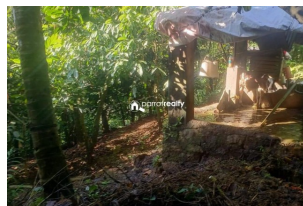

84 cent plot for sale in Adimali,Idukki

Adimali, Idukki, Idukki ,685561

Property Details

Property Id : 111927

Property Type: Agriculture land

Road Accessibility:

Possession :

Plot Area : 84 Cent

Description

84 cents land located in kochi to dhanushkodi national highway frontage. The property location is anaviratty ,it is 5 km from adimaly town and 24 km from munnar . This is suitable for resorts ,agricultural and housing purposes it is also a good investment . Genuine buyers can plz call me . Cebin :- 9567327013

Contact Details

Cebin

cebin.9567327013@parrotrealty.com

9567327013

Property Media

www.parrotrealty.com

parrotrealtyervices@gmail.com

2nd Floor, Amrutheswari Complex, Panamaram