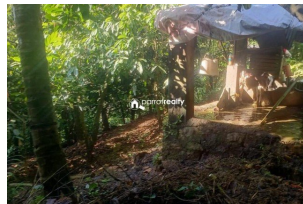

### Description

84 cents land located in kochi to dhanushkodi national highway frontage. The property location is anaviratty ,it is 5 km from adimaly town and 24 km from munnar . This is suitable for resorts ,agricultural and housing purposes it is also a good investment . Genuine buyers can plz call me . Cebin :- 9567327013