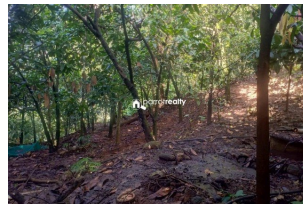

### Description

84 cents land located in kochi to dhanushkodi national highway frontage. The property location is anaviratty ,it is 5 km from adimaly town and 24 km from munnar . This is suitable for resorts ,agricultural and housing purposes it is also a good investment . Genuine buyers can plz call me . Cebin :- 9567327013