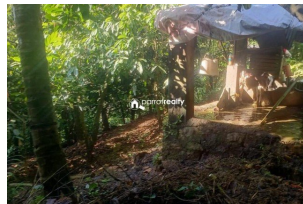

84 cent plot for sale in Adimali,Idukki

Adimali, Idukki, Idukki ,685561

Property Details

Property Id : 111927

Property Type: Agriculture land

Road Accessibility:

Possession :

Plot Area : 84 Cent

Description

84 cents land located in kochi to dhanushkodi national highway frontage. The property location is anaviratty ,it is 5 km from adimaly town and 24 km from munnar . This is suitable for resorts ,agricultural and housing purposes it is also a good investment . Genuine buyers can plz call me . Cebin :- 9567327013

Contact Details

Cebin

cebin.9567327013@parrotrealty.com

9567327013

Property Media

www.parrotrealty.com

parrotrealtyervices@gmail.com

2nd Floor, Amrutheswari Complex, Panamaram