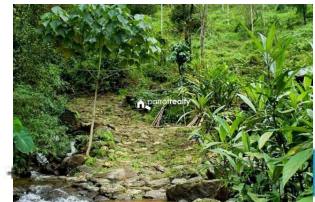

20 acre land for sale in Poovaranthod,Kozhikode

Poovaranthod, Kozhikode, Kozhikode ,673603

Property Details

Property Id : 14105

Property Type: Commercial plots

Road Accessibility:

Possession :

Plot Area : 20 Acre

Description

20 acre land suitable for resort and farm house Poovaranthod Koodaranji.... More details :- Shijo George
8589869006

Contact Details

Shijo George

shijo.8589869006@parrotrealty.com

8589869006

Property Media

+91 9656 866 955

www.parrotrealty.com

parrotrealtyervices@gmail.com

2nd Floor, Amrutheswari Complex, Panamaram