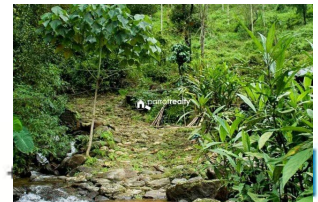

20 acre land for sale in Poovaranthod,Kozhikode

Poovaranthod, Kozhikode, Kozhikode ,673603

Property Details

Property Id : 14105

Property Type: Commercial plots

Road Accessibility:

Possession :

Plot Area : 20 Acre

Description

20 acre land suitable for resort and farm house Poovaranthod Koodaranji.... More details :- Shijo George
8589869006

Contact Details

Shijo George

shijo.8589869006@parrotrealty.com

8589869006

Property Media

+91 9656 866 955

www.parrotrealty.com

parrotrealtyervices@gmail.com

2nd Floor, Amrutheswari Complex, Panamaram