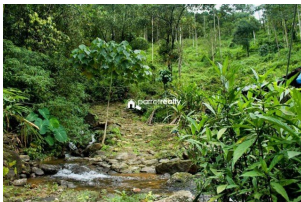

20 acre land for sale in Poovaranthod,Kozhikode

Poovaranthod, Kozhikode, Kozhikode ,673603

Property Details

Property Id : 14105

Property Type: Commercial plots

Road Accessibility:

Possession :

Plot Area : 20 Acre

Description

20 acre land suitable for resort and farm house Poovaranthod Koodaranji.... More details :- Shijo George
8589869006

Contact Details

Shijo George

shijo.8589869006@parrotrealty.com

8589869006

Property Media

+91 9656 866 955

www.parrotrealty.com

parrotrealtyervices@gmail.com

2nd Floor, Amrutheswari Complex, Panamaram