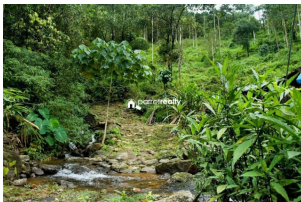

20 acre land for sale in Poovaranthod,Kozhikode

Poovaranthod, Kozhikode, Kozhikode ,673603

Property Details

Property Id : 14105

Property Type: Commercial plots

Road Accessibility:

Possession :

Plot Area : 20 Acre

Description

20 acre land suitable for resort and farm house Poovaranthod Koodaranji.... More details :- Shijo George
8589869006

Contact Details

Shijo George

shijo.8589869006@parrotrealty.com

8589869006

Property Media

+91 9656 866 955

www.parrotrealty.com

parrotrealtyervices@gmail.com

2nd Floor, Amrutheswari Complex, Panamaram