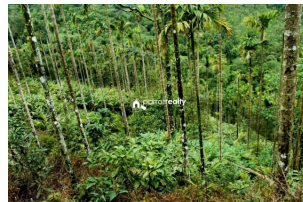

20 acre land for sale in Poovaranthod,Kozhikode

Poovaranthod, Kozhikode, Kozhikode ,673603

Property Details

Property Id : 14105

Property Type: Commercial plots

Road Accessibility:

Possession :

Plot Area : 20 Acre

Description

20 acre land suitable for resort and farm house Poovaranthod Koodaranji.... More details :- Shijo George
8589869006

Contact Details

Shijo George

shijo.8589869006@parrotrealty.com

8589869006

Property Media

+91 9656 866 955

www.parrotrealty.com

parrotrealtyervices@gmail.com

2nd Floor, Amrutheswari Complex, Panamaram