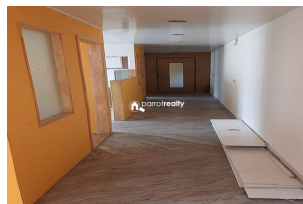

Semi furnished Office space for Rent at Panavila Junction, Trivandrum en_IN

Panavila, Tvm, Thiruvananthapuram ,695014

Property Details

Property Id	: 128105	Property Type:	Office
Built Up Area	:	Carpet Area	: 0 Sq.Ft.
Road Accessibility:		Possession	:

Description

Semi furnished Office space for Rent at Panavila Junction, Trivandrum en_IN Rent – 20000 Advance – 200000 (Negotiable) Built up area– 1300, Carpet area– 1000 Project name : Arafa plaza Main Road Frontage First floor available for Rent Car parking, washroom and prayer hall available. Near by PRS building Interested people please contact – 9446700683, 7994421050 *WhatsApp

Contact Details

Maheen Abubacker
maheen.79944 21050@parrotrealty.com
79944 21050

Property Media

www.parrotrealty.com

parrotrealtyervices@gmail.com

2nd Floor, Amrutheswari Complex, Panamaram