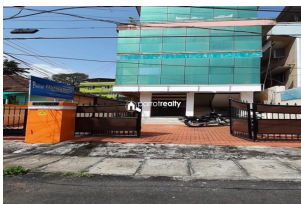

Semi furnished Office space for Rent at Panavila Junction, Trivandrum en_IN

Panavila, Tvm, Thiruvananthapuram ,695014

Property Details

Property Id	: 128105	Property Type:	Office
Built Up Area	:	Carpet Area	: 0 Sq.Ft.
Road Accessibility:		Possession	:

Description

Semi furnished Office space for Rent at Panavila Junction, Trivandrum en_IN Rent – 20000 Advance – 200000 (Negotiable) Built up area– 1300, Carpet area– 1000 Project name : Arafa plaza Main Road Frontage First floor available for Rent Car parking, washroom and prayer hall available. Near by PRS building Interested people please contact – 9446700683, 7994421050 *WhatsApp

Contact Details

Maheen Abubacker
maheen.79944 21050@parrotrealty.com
79944 21050

Property Media

www.parrotrealty.com

parrotrealtyervices@gmail.com

2nd Floor, Amrutheswari Complex, Panamaram