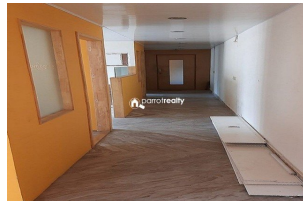

Semi furnished Office space for Rent at Panavila Junction, Trivandrum en_IN

Panavila, Tvm, Thiruvananthapuram ,695014

Property Details

Property Id	: 128105	Property Type:	Office
Built Up Area	:	Carpet Area	: 0 Sq.Ft.
Road Accessibility:		Possession	:

Description

Semi furnished Office space for Rent at Panavila Junction, Trivandrum en_IN Rent – 20000 Advance – 200000 (Negotiable) Built up area– 1300, Carpet area– 1000 Project name : Arafa plaza Main Road Frontage First floor available for Rent Car parking, washroom and prayer hall available. Near by PRS building Interested people please contact – 9446700683, 7994421050 *WhatsApp

Contact Details

Maheen Abubacker
maheen.79944 21050@parrotrealty.com
79944 21050

Property Media

www.parrotrealty.com

parrotrealtyervices@gmail.com

2nd Floor, Amrutheswari Complex, Panamaram