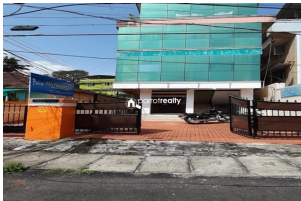

Semi furnished Office space for Rent at Panavila Junction, Trivandrum en_IN

Panavila, Tvm, Thiruvananthapuram ,695014

Property Details

Property Id	: 128105	Property Type:	Office
Built Up Area	:	Carpet Area	: 0 Sq.Ft.
Road Accessibility:		Possession	:

Description

Semi furnished Office space for Rent at Panavila Junction, Trivandrum en_IN Rent – 20000 Advance – 200000 (Negotiable) Built up area– 1300, Carpet area– 1000 Project name : Arafa plaza Main Road Frontage First floor available for Rent Car parking, washroom and prayer hall available. Near by PRS building Interested people please contact – 9446700683, 7994421050 *WhatsApp

Contact Details

Maheen Abubacker
maheen.79944 21050@parrotrealty.com
79944 21050

Property Media

www.parrotrealty.com

parrotrealtyervices@gmail.com

2nd Floor, Amrutheswari Complex, Panamaram