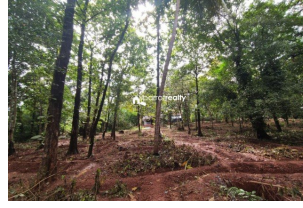

+91 4935 222 888

+91 9656 866 955

www.parrotrealty.com

parrotrealtyervices@gmail.com

2nd Floor, Amrutheswari Complex, Panamaram