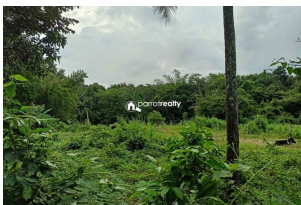

6.57 acre land for sale in Thiruvilwamala,Thrissur

Thiruvilwamala, Talappilly, Thrissur , 680588

Property Details

Property Id : 308258

Property Type: Residential land

Road Accessibility:

Possession :

Plot Area : 7 Acre

Description

More details about this property please contact :- Dileep Krishnamurti 9947481609

Contact Details

Dileep Krishnamurti

dileep.9947481609@parrotrealty.com

9947481609

Property Media

+91 4935 222 888

+91 9656 866 955

www.parrotrealty.com

parrotrealtyervices@gmail.com

2nd Floor, Amrutheswari Complex, Panamaram