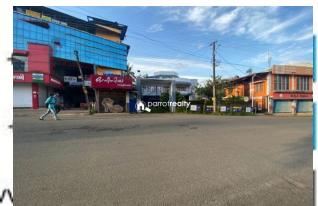

Commercial cum Residential Land with Building for sale at Meppadi Town, Wayanad

Meppadi, Wayanad, Wayanad ,673577

Property Details

Property Id : 519128

Property Type: Commercial Building

Road Accessibility:

Possession :

Description

Land and 4 Storeyed building good for commercial purposes in the town of Meppadi, Ooty road, NH212, right next to Bus Stand . 55 cent , 15,000 sqft Villa with 8 bed rooms , 10 Attached bathrooms , and Land that is appropriate for a shopping complex in the front road side . The plot has broad frontage, Plenty of space for a shopping complex on the ooty road NH212 with the convenience of having the Meppadi Bus Stand right next door. The 15,000 sqft 4 Storeyed building can be converted for other commercial purposes as it stands on pillars with Walls that can be Resized and Renovated with options for a 7 storey.

Contact Details

Parrotrealty

9656866955

parrotrealty@yahoo.com

Property Media

parrotrealtyervices@gmail.com

2nd Floor, Amrutheswari Complex, Panamaram