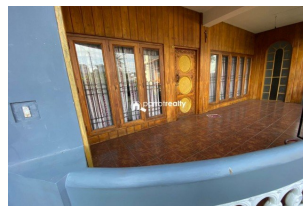

Commercial cum Residential Land with Building for sale at Meppadi Town, Wayanad

Meppadi, Wayanad, Wayanad ,673577

Property Details

Property Id : 519128

Property Type: Commercial Building

Road Accessibility:

Possession :

Description

Land and 4 Storeyed building good for commercial purposes in the town of Meppadi, Ooty road, NH212, right next to Bus Stand . 55 cent , 15,000 sqft Villa with 8 bed rooms , 10 Attached bathrooms , and Land that is appropriate for a shopping complex in the front road side . The plot has broad frontage, Plenty of space for a shopping complex on the ooty road NH212 with the convenience of having the Meppadi Bus Stand right next door. The 15,000 sqft 4 Storeyed building can be converted for other commercial purposes as it stands on pillars with Walls that can be Resized and Renovated with options for a 7 storey.

Contact Details

Parrotrealty

9656866955

parrotrealty@yahoo.com

Property Media

parrotrealtyervices@gmail.com

2nd Floor, Amrutheswari Complex, Panamaram