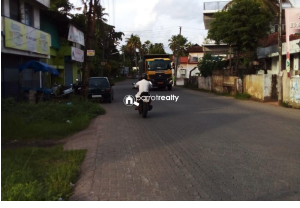

+91 4935 222 888

+91 9656 866 955

www.parrotrealty.com

parrotrealtyervices@gmail.com

2nd Floor, Amrutheswari Complex, Panamaram