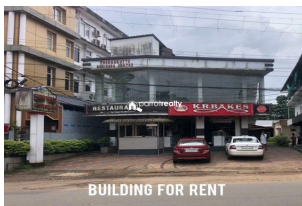

BUILDING FOR RENT at Manarcadu, Kottayam

Manarcadu, Kottayam, Kottayam ,686019

Property Details

Property Id : 821678

Property Type: Commercial Building

Road Accessibility:

Possession :

Description

Square feet. 40/- Ground floor 1500, First floor 1500 More details :- Dileep T Chacko Mob: 9447278376

Contact Details

Dileep T Chacko

dileep.9447278376@parrotrealty.com

9447278376

Property Media

+91 4935 222 888

+91 9656 866 955

www.parrotrealty.com

parrotrealtyervices@gmail.com

2nd Floor, Amrutheswari Complex, Panamaram