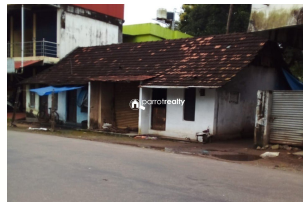

Lad for sale

Kalady po, kalady, eranakulam Kalady Ernakulam 683574

Property Details

Property Id : 53422

Property Type: Commercial plots

Road Accessibility: Truck

Possession : Immediate

Plot Area : 10 Cent

Description

10 Cent

ph. 7356488940

Contact Details

Diju kj

dijukj@gmail.com

7356488940

Property Media

+91 4935 222 888

+91 9656 866 955

www.parrotrealty.com

parrotrealtyervices@gmail.com

2nd Floor, Amrutheswari Complex, Panamaram