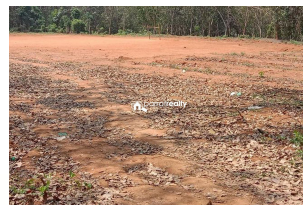

1 acre land for sale in Pathiripala,Palakkad

Pathiripala, Palakkad, Palakkad ,679302

Property Details

Property Id : 338279

Property Type: Residential land

Road Accessibility:

Possession :

Plot Area : 1 Acre

Description

More details about this property please contact :- Sivadas 9567798219

Contact Details

Sivadas

sivadas.9567798219@parrotrealty.com

9567798219

Property Media

+91 4935 222 888

+91 9656 866 955

www.parrotrealty.com

parrotrealtyervices@gmail.com

2nd Floor, Amrutheswari Complex, Panamaram