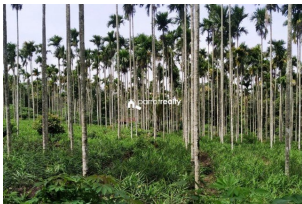

3.35 acre land for sale in Padichira @ 16 lakh/acre

Padichira, Pulpally, Wayanad ,673579

Property Details

Property Id : 223630

Property Type: Agriculture land

Road Accessibility: Car

Possession :

Plot Area : 3 Acre

Description

3.35 acre land for sale in Padichira @ 16 lakh/acre Just 3.5 km away from padichira town..... Areca as main cultivation..... Tarring road frontage..... Asking price : 16 lakh/acre If you are interested,please contact through Whatsapp – 9656866955....

Contact Details

Parrotrealty

9656866955

parrotrealty@yahoo.com

Property Media

www.parrotrealty.com

parrotrealtyservices@gmail.com

2nd Floor, Amrutheswari Complex, Panamaram