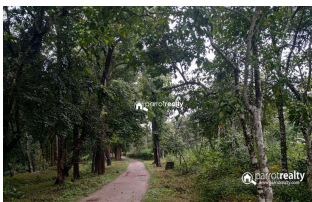

3 acre resort purpose land in Thottamoola

Thottamoola wayanad Wayanad 673592

Property Details

Property Id : 156080

Property Type: Agriculture land

Road Accessibility: Car

Possession : Immediate

Plot Area : 3 Acre

Description

Some pepper, coffee and other trees are there. There is a 4 bhk old house in this land. The plot is ideal for building Eco-friendly holiday cottages or Resort purpose. Panchayath road access. Great location with lots of greeneries around. Just 2.5 km from Kallloor town Asking Price: 30lakh/acre

Contact Details

Parrotrealty

9656866955

parrotrealty@yahoo.com

Property Media

www.parrotrealty.com

parrotrealty@services@gmail.com

2nd Floor, Amrutheswari Complex, Panamaram