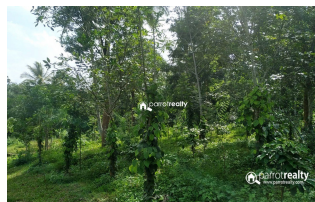

3 acre resort purpose land in Thottamoola

Thottamoola wayanad Wayanad 673592

Property Details

Property Id : 156080

Property Type: Agriculture land

Road Accessibility: Car

Possession : Immediate

Plot Area : 3 Acre

Description

Some pepper, coffee and other trees are there. There is a 4 bhk old house in this land. The plot is ideal for building Eco-friendly holiday cottages or Resort purpose. Panchayath road access. Great location with lots of greeneries around. Just 2.5 km from Kallloor town Asking Price: 30lakh/acre

Contact Details

Parrotrealty

9656866955

parrotrealty@yahoo.com

Property Media

www.parrotrealty.com

parrotrealty@services@gmail.com

2nd Floor, Amrutheswari Complex, Panamaram