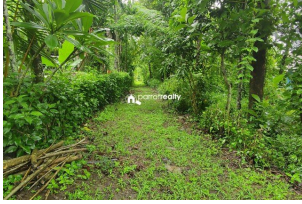

+91 4935 222 888

+91 9656 866 955

www.parrotrealty.com

parrotrealtyervices@gmail.com

2nd Floor, Amrutheswari Complex, Panamaram