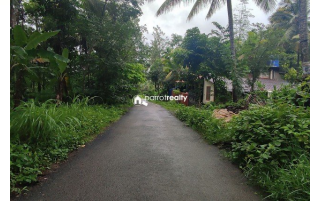

+91 4935 222 888

+91 9656 866 955

www.parrotrealty.com

parrotrealtyervices@gmail.com

2nd Floor, Amrutheswari Complex, Panamaram