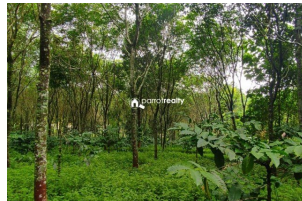

1 acre 10 cent Agriculture land for sale in Poothadi @ 25 lakh....

Poothadi, Kenichira, Wayanad ,673596

Property Details

Property Id : 410130

Property Type: Agriculture land

Road Accessibility: Car

Possession :

Plot Area : 1 Acre

Description

Just 1 km away from poothadi town and 2.5 km from Kenichira town..... There is one old house in this property..... Rubber as main cultivation..... Water source :- Open well,Electricity,Road available..... 100 m mud road access from tarring road.... Property situated in calm and quiet area.... Asking Price :- 25 lakh.... If you are interested, kindly call us through Whats app : 9656866955.....

Contact Details

Parrotrealty

9656866955

parrotrealty@yahoo.com

Property Media

www.parrotrealty.com

parrotrealtyervices@gmail.com