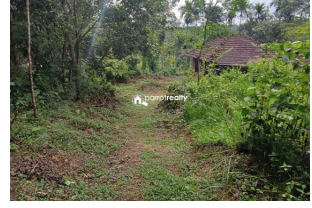

+91 4935 222 888

+91 9656 866 955

www.parrotrealty.com

parrotrealtyervices@gmail.com

2nd Floor, Amrutheswari Complex, Panamaram