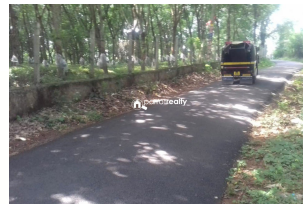

10 Acres for sale at Panjal Village, Near Kalamandalam Thrissur

Panjal, Kalamandalam, Thrissur ,679531

Property Details

Property Id : 741544

Property Type: Agriculture land

Road Accessibility: Car

Possession :

Plot Area : 10 Acre

Description

Asking Price 1.25 Lakhs per cent (Total price –12.5 Cr) 3 side Road (We can plot the land) Coconut tree, Rubber tree, Electricity connection, etc. Please contact Sunny Sebastian +91 94466 26178
sunnypanjal1600@gmail.com

Contact Details

Sunny Sebastian
sunnypanjal1600@gmail.com
+91 94466 26178

Property Media

www.parrotrealty.com

parrotrealtyervices@gmail.com

2nd Floor, Amrutheswari Complex, Panamaram