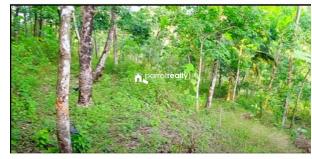

+91 4935 222 888

+91 9656 866 955

www.parrotrealty.com

parrotrealtyservices@gmail.com

2nd Floor, Amrutheswari Complex, Panamaram