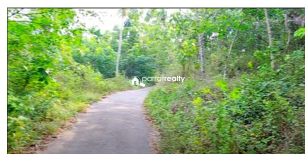

2.25 acre land for sale in vellarikundu,kasarkode

vellarikundu , pongachal, Kasaragod ,671533

Property Details

Property Id : 802672

Property Type: Agriculture land

Road Accessibility:

Possession :

Plot Area : 2 Acre

Description

kasarkode district vellarikundu pongachal,2.25 acre land for sale. suitable for residential purpose. 140 rubber has to cut,150 were under tapping,40 coconuts etc are planted here.There is plenty of water available as the river flows on one side. PRICE: 23,000/- per cent negotiable. within 2 km taluk office,church,temple,,educational institution,hospital. contact: 9961265054,9497812550

Contact Details

Akhila Philip

akhila.9961265054@parrotrealty.com

9961265054,

Property Media

www.parrotrealty.com

parrotrealtyervices@gmail.com

2nd Floor, Amrutheswari Complex, Panamaram