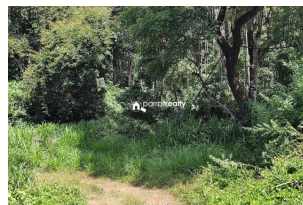

SOLD OUT :- 13 acre farm purpose land for sale near Padinjarathara @ 20lakh/acre.....

Padinjarathara, Wayanad, Wayanad ,673575

Property Details

Property Id : 27962

Property Type: Agriculture land

Road Accessibility:

Possession :

Plot Area : 13 Acre

Description

3.5 km from Banasura Sagar earth dam (Asia's second largest earth dam) And 5 km away from Padinjarathara town..... There is 2 bhk house and one cow shed in this property..... Soling road access... Great location with calm and quiet area and good scenic view... This property will be a great investment for the buyers... It is a perfect choice for those who seek the peace and quietness of a beautiful distant land..... Asking Price – 20 lakh/acre... For further details please contact this number – 9207008882

Contact Details

Parrotrealty

9656866955

parrotrealty@yahoo.com

Property Media

parrotrealtyservices@gmail.com