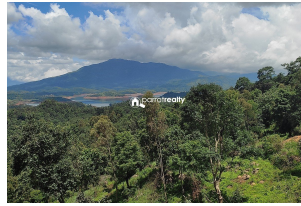

+91 4935 222 888

+91 9656 866 955

www.parrotrealty.com

parrotrealtyervices@gmail.com

2nd Floor, Amrutheswari Complex, Panamaram