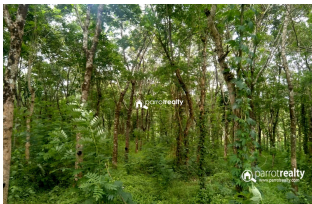

3 acre investment purpose land for sale near Pulpally-Wayanad

Pulpally wayanad Wayanad 673579

Property Details

Property Id : 790968

Property Type: Agriculture land

Road Accessibility: Car

Possession : Immediate

Plot Area : 3 Acre

Description

This property used as rubber plantation. 200m tarring road access. Great location with calm and quiet area. This property very suitable for Investment purpose. Just 7 km away from Pulpally town and 2 km from padichira town. Asking price: 14 lakh/acre

Contact Details

Parrotrealty

9656866955

parrotrealty@yahoo.com

Property Media

www.parrotrealty.com

parrotrealtyervices@gmail.com

2nd Floor, Amrutheswari Complex, Panamaram