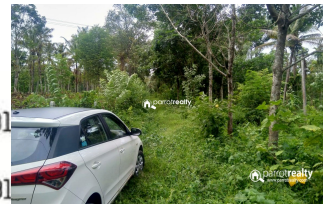

3 acre investment purpose land for sale near Pulpally-Wayanad

Pulpally wayanad Wayanad 673579

Property Details

Property Id : 790968

Property Type: Agriculture land

Road Accessibility: Car

Possession : Immediate

Plot Area : 3 Acre

Description

This property used as rubber plantation. 200m tarring road access. Great location with calm and quiet area. This property very suitable for Investment purpose. Just 7 km away from Pulpally town and 2 km from padichira town. Asking price: 14 lakh/acre

Contact Details

Parrotrealty

9656866955

parrotrealty@yahoo.com

Property Media

www.parrotrealty.com

parrotrealtyervices@gmail.com

2nd Floor, Amrutheswari Complex, Panamaram