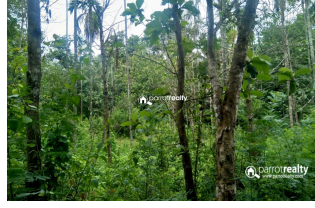

+91 4935 222 888

+91 9656 866 955

www.parrotrealty.com

parrotrealtyservices@gmail.com

2nd Floor, Amrutheswari Complex, Panamaram