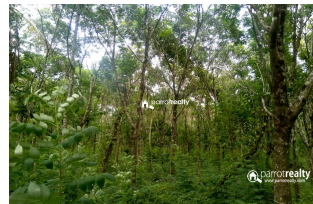

3 acre investment purpose land for sale near Pulpally-Wayanad

Pulpally wayanad Wayanad 673579

Property Details

Property Id : 790968

Property Type: Agriculture land

Road Accessibility: Car

Possession : Immediate

Plot Area : 3 Acre

Description

This property used as rubber plantation. 200m tarring road access. Great location with calm and quiet area. This property very suitable for Investment purpose. Just 7 km away from Pulpally town and 2 km from padichira town. Asking price: 14 lakh/acre

Contact Details

Parrotrealty

9656866955

parrotrealty@yahoo.com

Property Media

www.parrotrealty.com

parrotrealtyervices@gmail.com

2nd Floor, Amrutheswari Complex, Panamaram