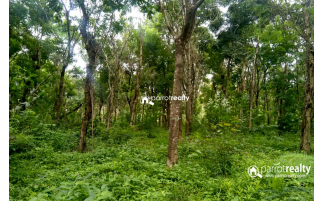

+91 4935 222 888

+91 9656 866 955

www.parrotrealty.com

parrotrealtyservices@gmail.com

2nd Floor, Amrutheswari Complex, Panamaram