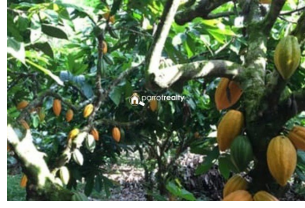

+91 4935 222 888

+91 9656 866 955

www.parrotrealty.com

parrotrealtyervices@gmail.com

2nd Floor, Amrutheswari Complex, Panamaram