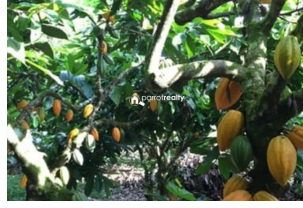

+91 4935 222 888

+91 9656 866 955

www.parrotrealty.com

parrotrealtyervices@gmail.com

2nd Floor, Amrutheswari Complex, Panamaram