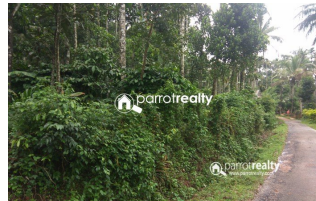

15 cent land for sale in Krishnagiri @ 13.50 lakh

Krishnagiri wayanad Wayanad 673591

Property Details

Property Id : 375629

Property Type: Residential land

Road Accessibility: Car

Possession : Immediate

Plot Area : 15 Cent

Description

Just 450 m from krishnagiri town. This land is made available with some crops such as coffee, rubber, Areca and some other trees. Private road access from tarring road Property situated in calm and quiet area with lots of greeneries around. Great location with quiet atmosphere. This land is suitable for investment purpose.

Asking Price: 90000/cent

Contact Details

Parrotrealty

9656866955

parrotrealty@yahoo.com

Property Media

www.parrotrealty.com

parrotrealtyervices@gmail.com

2nd Floor, Amrutheswari Complex, Panamaram