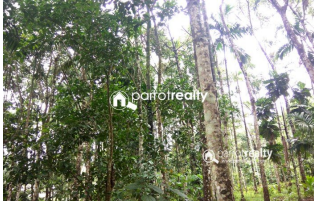

+91 4935 222 888

+91 9656 866 955

www.parrotrealty.com

parrotrealtyervices@gmail.com

2nd Floor, Amrutheswari Complex, Panamaram