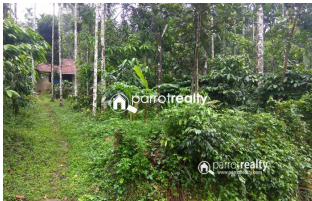

15 cent land for sale in Krishnagiri @ 13.50 lakh

Krishnagiri wayanad Wayanad 673591

Property Details

Property Id : 375629

Property Type: Residential land

Road Accessibility: Car

Possession : Immediate

Plot Area : 15 Cent

Description

Just 450 m from krishnagiri town. This land is made available with some crops such as coffee, rubber, Areca and some other trees. Private road access from tarring road Property situated in calm and quiet area with lots of greeneries around. Great location with quiet atmosphere. This land is suitable for investment purpose.

Asking Price: 90000/cent

Contact Details

Parrotrealty

9656866955

parrotrealty@yahoo.com

Property Media

www.parrotrealty.com

parrotrealtyervices@gmail.com

2nd Floor, Amrutheswari Complex, Panamaram