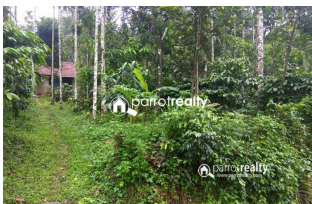

15 cent land for sale in Krishnagiri @ 13.50 lakh

Krishnagiri wayanad Wayanad 673591

Property Details

Property Id : 375629

Property Type: Residential land

Road Accessibility: Car

Possession : Immediate

Plot Area : 15 Cent

Description

Just 450 m from krishnagiri town. This land is made available with some crops such as coffee, rubber, Areca and some other trees. Private road access from tarring road Property situated in calm and quiet area with lots of greeneries around. Great location with quiet atmosphere. This land is suitable for investment purpose.

Asking Price: 90000/cent

Contact Details

Parrotrealty

9656866955

parrotrealty@yahoo.com

Property Media

www.parrotrealty.com

parrotrealtyervices@gmail.com

2nd Floor, Amrutheswari Complex, Panamaram