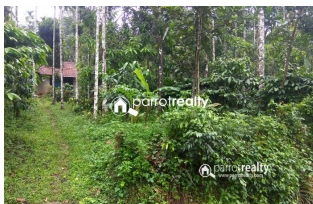

15 cent land for sale in Krishnagiri @ 13.50 lakh

Krishnagiri wayanad Wayanad 673591

Property Details

Property Id : 375629

Property Type: Residential land

Road Accessibility: Car

Possession : Immediate

Plot Area : 15 Cent

Description

Just 450 m from krishnagiri town. This land is made available with some crops such as coffee, rubber, Areca and some other trees. Private road access from tarring road Property situated in calm and quiet area with lots of greeneries around. Great location with quiet atmosphere. This land is suitable for investment purpose.

Asking Price: 90000/cent

Contact Details

Parrotrealty

9656866955

parrotrealty@yahoo.com

Property Media

www.parrotrealty.com

parrotrealty@gmail.com

2nd Floor, Amrutheswari Complex, Panamaram