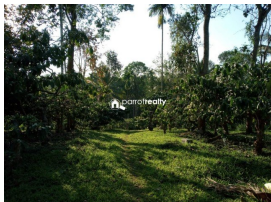

85 cents agricultural/residential plot

Kolagappara Sulthan bathery Wayanad 673592

Property Details

Property Id : 498475

Property Type: Agriculture land

Road Accessibility: Truck

Possession : Immediate

Plot Area : 85 Cent

Description

Located at kolagappara, sulthan bathery 1 km from national highway 3 kms to beenachi town Tar road frontage Semi residential area Can be sold fully or as plots 38000 per cent

Contact Details

Parrotrealty

9656866955

parrotrealty@yahoo.com

Property Media

+91 4935 222 888

+91 9656 866 955

www.parrotrealty.com

parrotrealtyervices@gmail.com

2nd Floor, Amrutheswari Complex, Panamaram