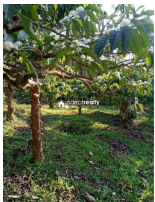

85 cents agricultural/residential plot

Kolagappara Sulthan bathery Wayanad 673592

Property Details

Property Id : 498475

Property Type: Agriculture land

Road Accessibility: Truck

Possession : Immediate

Plot Area : 85 Cent

Description

Located at kolagappara, sulthan bathery 1 km from national highway 3 kms to beenachi town Tar road frontage Semi residential area Can be sold fully or as plots 38000 per cent

Contact Details

Parrotrealty

9656866955

parrotrealty@yahoo.com

Property Media

+91 4935 222 888

+91 9656 866 955

www.parrotrealty.com

parrotrealtyervices@gmail.com

2nd Floor, Amrutheswari Complex, Panamaram