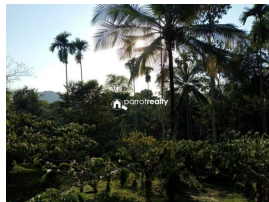

85 cents agricultural/residential plot

Kolagappara Sulthan bathery Wayanad 673592

Property Details

Property Id : 498475

Property Type: Agriculture land

Road Accessibility: Truck

Possession : Immediate

Plot Area : 85 Cent

Description

Located at kolagappara, sulthan bathery 1 km from national highway 3 kms to beenachi town Tar road frontage Semi residential area Can be sold fully or as plots 38000 per cent

Contact Details

Parrotrealty

9656866955

parrotrealty@yahoo.com

Property Media

+91 4935 222 888

+91 9656 866 955

www.parrotrealty.com

parrotrealtyervices@gmail.com

2nd Floor, Amrutheswari Complex, Panamaram