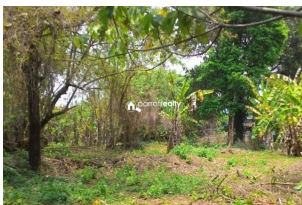

39.3 cent plot for sale in Irinjalakuda Trissur road

Mapranam, Irinjalakuda, Thrissur 680702

Property Details

Property Id : 667717

Property Type: Residential land

Road Accessibility: Car

Possession : Immediate

Plot Area : 39 Cent

Description

Per cent 8 lack More details : - Mahesh - 9526808246

Contact Details

Mahesh A K

maheshak.9526808246@parrotrealty.com

9526808246

Property Media

+91 4935 222 888

+91 9656 866 955

www.parrotrealty.com

parrotrealtyervices@gmail.com

2nd Floor, Amrutheswari Complex, Panamaram