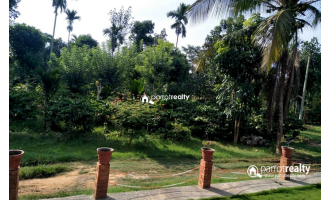

+91 4935 222 888

+91 9656 866 955

www.parrotrealty.com

parrotrealtyervices@gmail.com

2nd Floor, Amrutheswari Complex, Panamaram